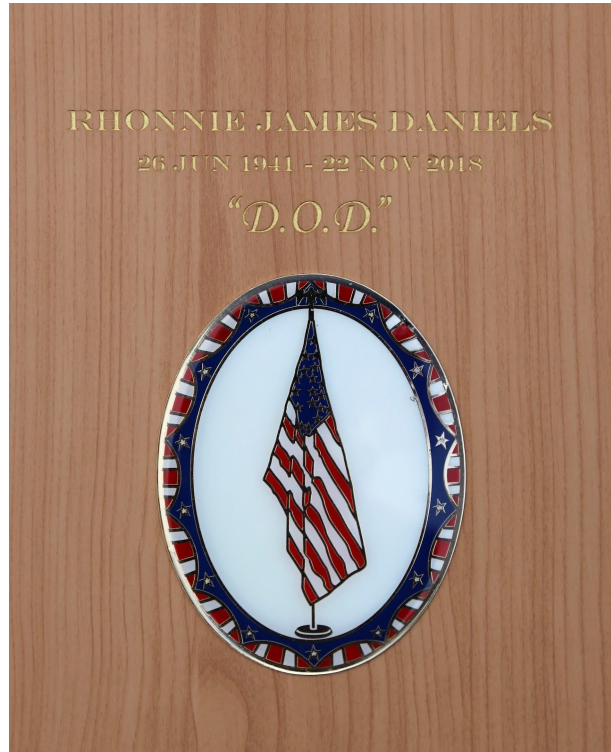

Appliques

Appliques are made of metal, paint, and clear resin and can be applied to any urn's flat surface. All currently available appliques are listed in the SinoSource urn catalog, including military medallions.

(Example of 719 FG applique on EC-100 WB urn)