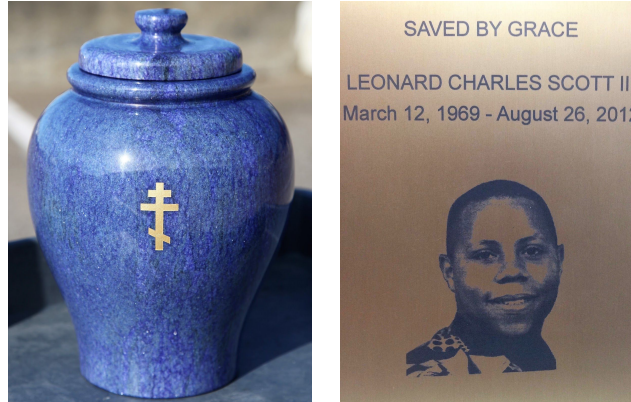

Custom Images

SinoSource offers the option to have a photograph or custom image engraved onto the surface of most urns.

(Left: custom symbol, and right: custom photo)